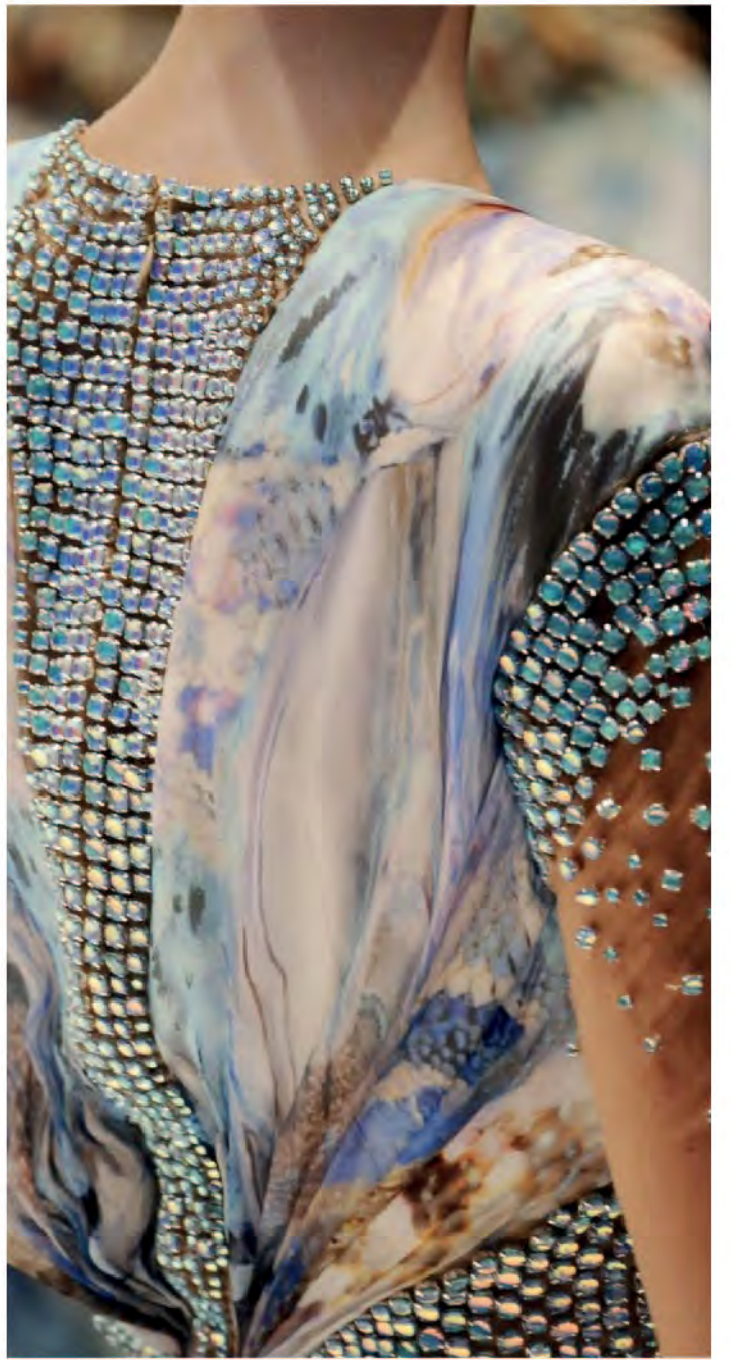

REEF
FINDING DORY