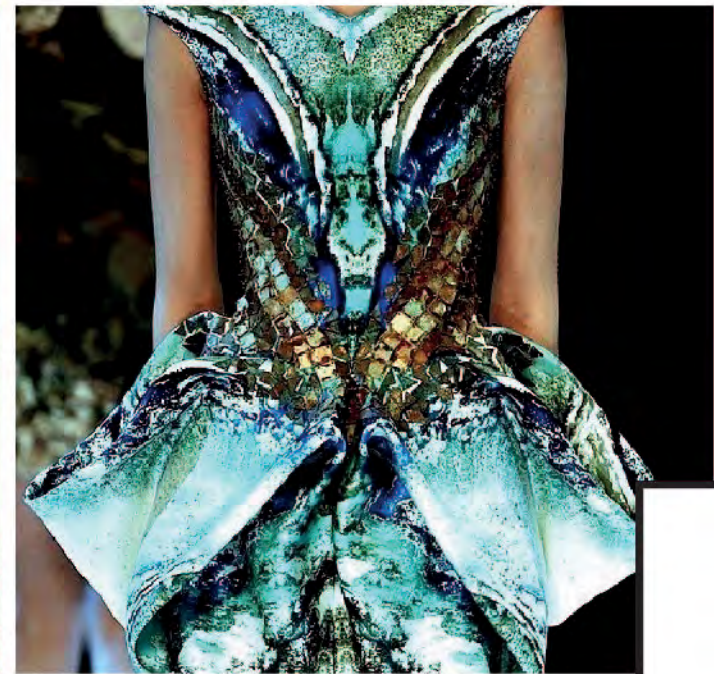

REEF
FINDING DORY