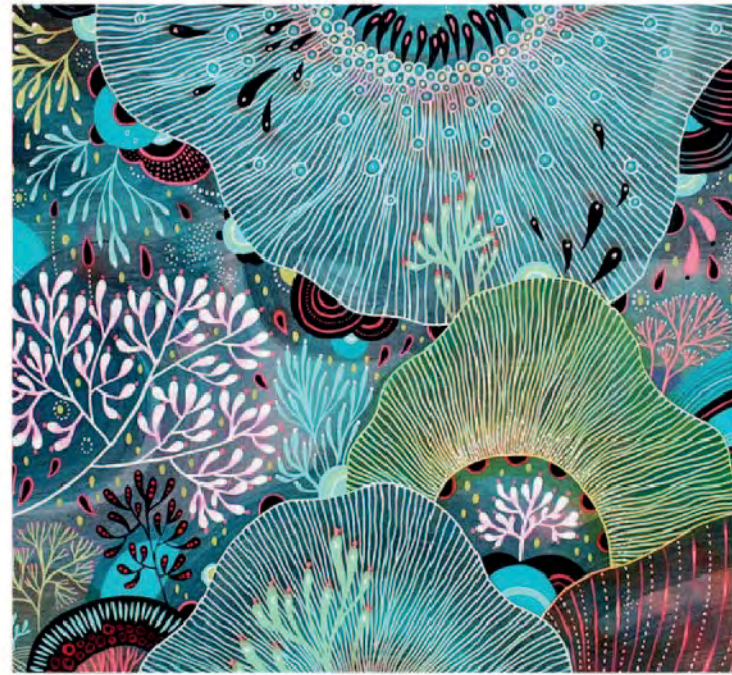

REEF
FINDING DORY